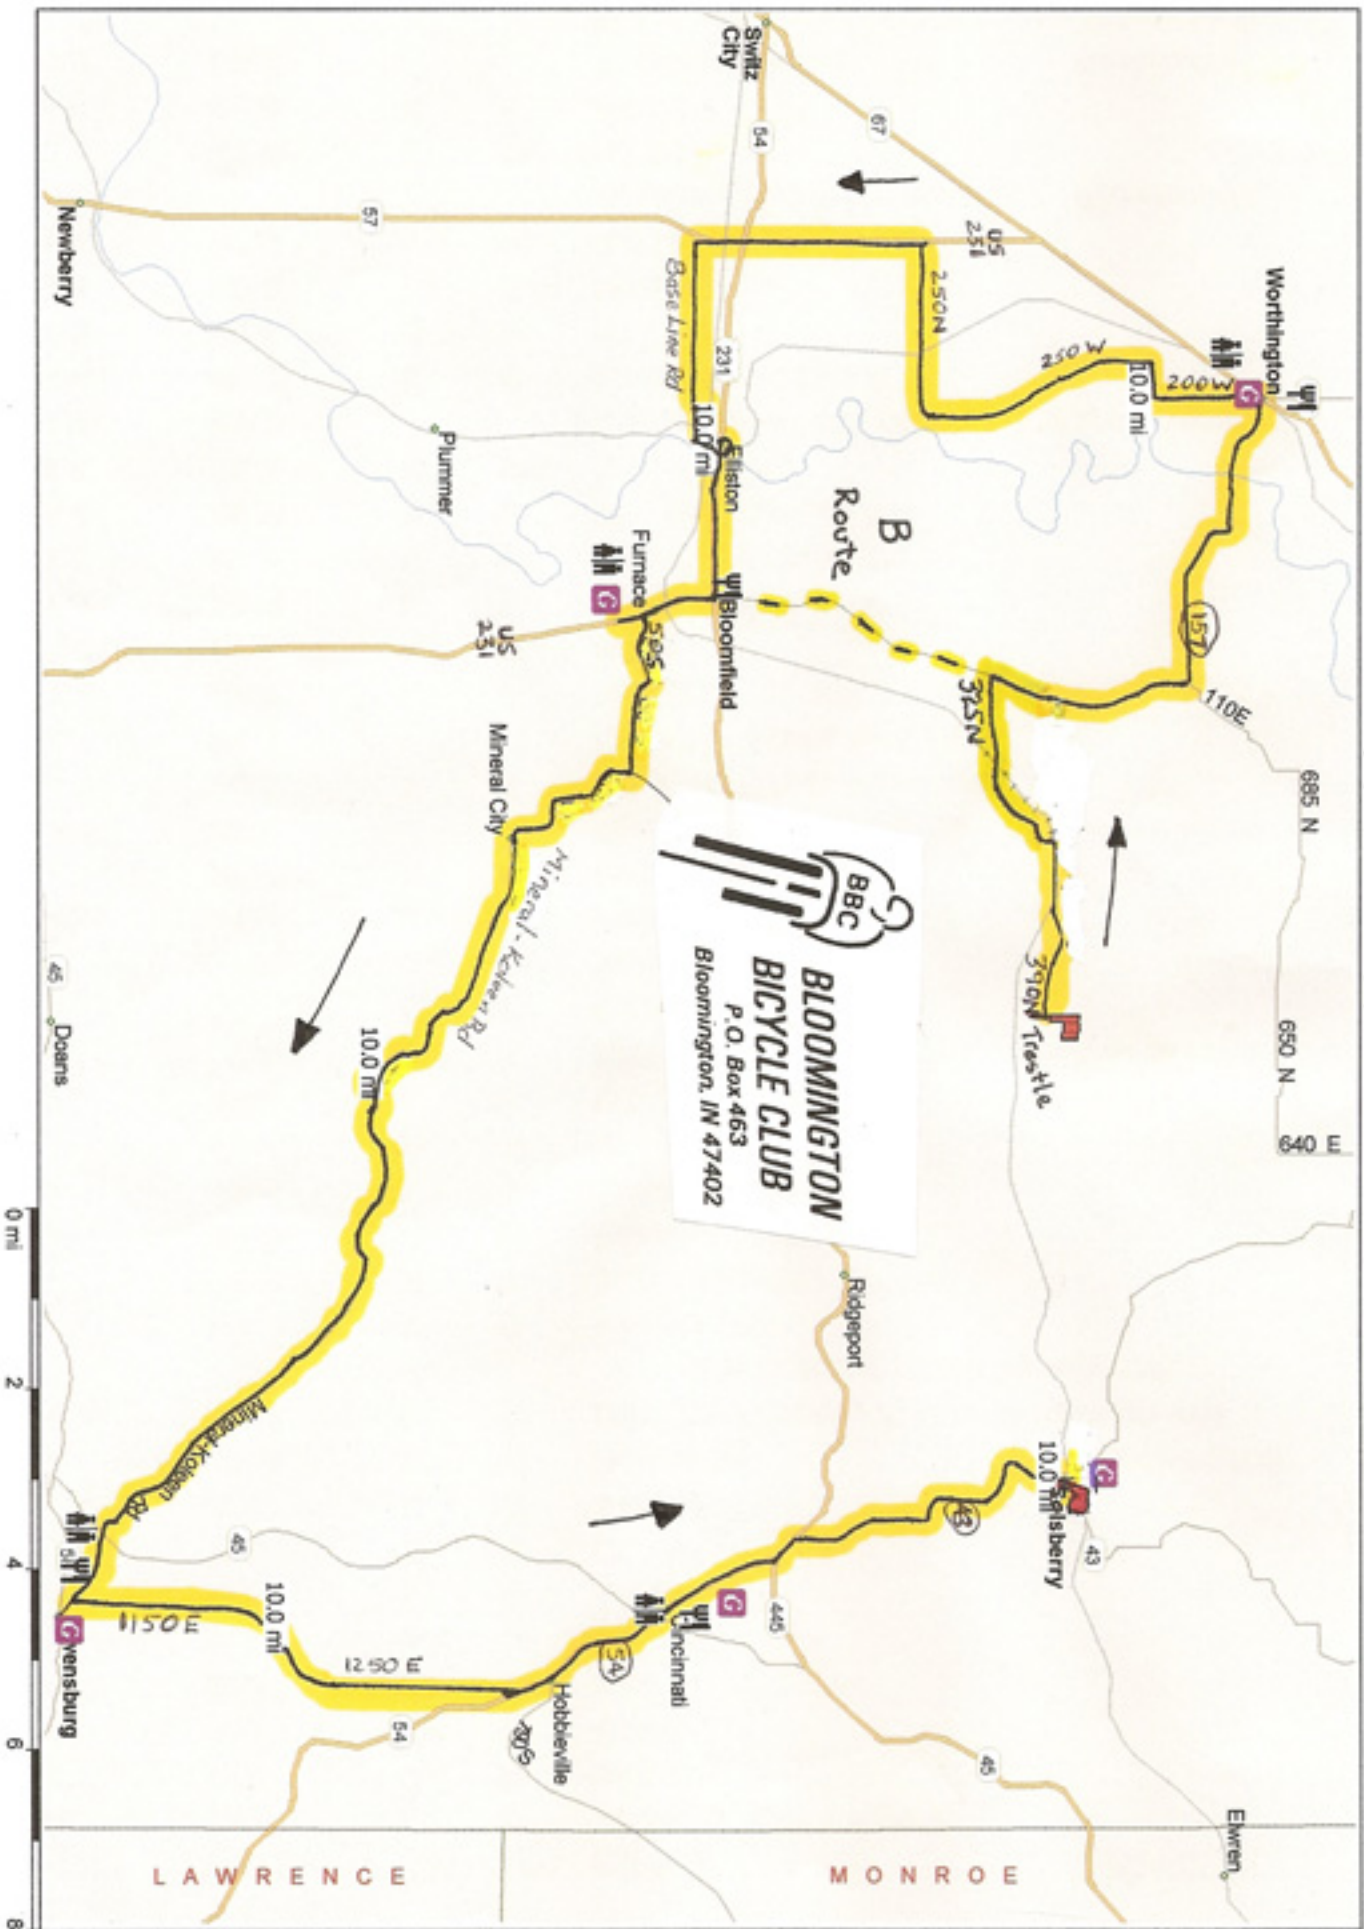

4B Worthless Blooms (85mi total) (2274 ft total elevation gain)
 4C Bloom County (101mi total) (2458 ft total elevation gain)

BBC
BLOOMINGTON
BICYCLE CLUB
 P.O. Box 463
 Bloomington, IN 47402

LAWRENCE

MONROE

4B Worthless Blooms (85mi total) (2274 ft total elevation gain)

4C Bloom County (101mi total) (2458 ft total elevation gain)

TOTAL B TOTAL C

<u>MILES</u>	<u>MILES</u>	<u>INS</u>	<u>DIR</u>	<u>ROUTE</u>	<u>LOCATION</u>
@28.3 of A	same	L	W	390 N (A goes right)	
0.7	0.7	SL	W	410 N	
1.0	1.0	SR	W	410N	
2.0	2.0	SL	SW	300 E	
2.3	2.3	SR	W	325 N	
4.2	---	L	S	IN-157	
---	4.2	R	N	IN-157	
---	6.7	L	W	Stay on IN-57	
---	10.0	L	W	Hanna St	Worthington
---	10.3	L	S	US-231 Grocery & Restrooms on left Restaurant north by square	
---	10.4	R	E	Hanna St	
---	10.5	R	S	Jefferson St / 200 W	
---	11.7	R	W	becomes 500 N	
---	12.1	L	S	250 W	
---	14.4	R	W	250 N	
---	16.4	L	S	US-231 & IN-57	
---	19.0	SL	S	after IN-54 US-231 intersection straight on CR	
---	19.1	L	E	Base Line Rd	
---	20.9	SL	NE	becomes River Rd	
---	21.6	L	W	cloverleaf	
---	21.7	L	E	IN-54 & US-231	
7.5	23.5			Restaurants at square	Bloomfield
---	23.5	R	S	US-231 / Washington St	
8.6	24.6			Grocery Store and CVS	
8.7	24.7	L	N	US-231	
9.0	25.0	R	W	50 S	
11.0	26.9	R	S	Mineral-Koleen Rd	
12.8	27.9	L	W	Mineral-Koleen Rd	
15.0	30.9	S	W	Mineral-Koleen Rd	
23.0	38.9	S	SW	Cross IN-45	
23.8	39.8			Restaurant / RR / Grocery Owensburg	
24.0	40.0	L	N	North St / 1150 E	
27.2	43.2	S	N	1250 E	
29.4	45.3	SL	NW	IN-54	
31.4	47.3	SL	NW	IN-54	
				Grocery,Restaurant,RR	Cincinnati
33.1	49.0	L	NW	IN-54	
34.1	50.0	R	N	IN-43	
36.8	52.6			Yoho's Grocery	Solsberry
				B & C riders enter 4A route, 20mi to finish	